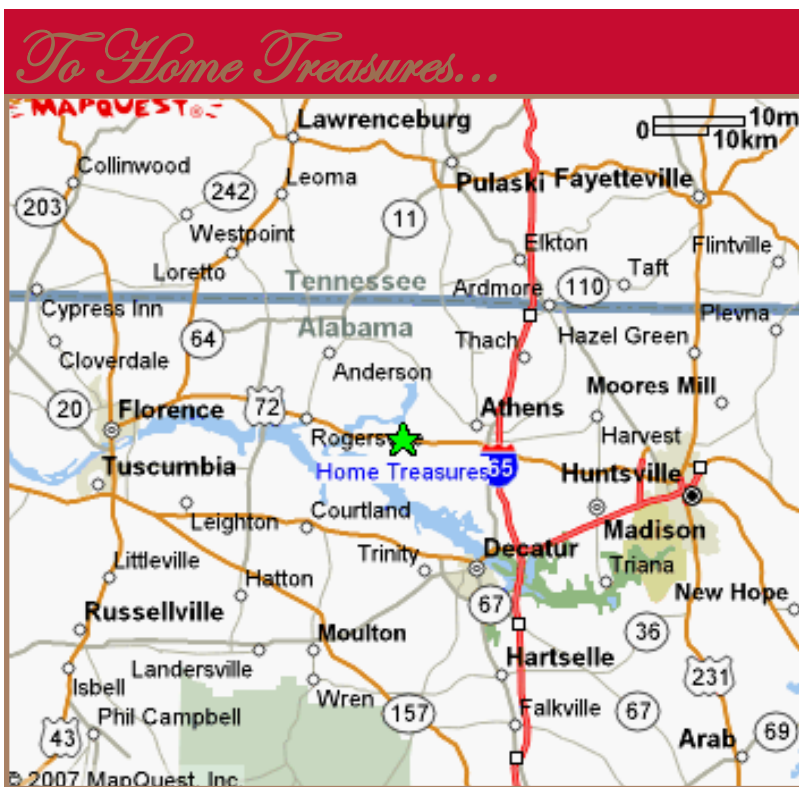

Dream Home 2007

Woodland Homes and Home Treasures  
Proudly work together on many projects.  
This year, not only did we work together in  
the Clubhouse, but we worked together to  
bring you the 2007 Rocket City Dream  
Home in Lake Pointe at Goose Pond.

Take 1-565 W towards  
I-65/Decatur. Merge  
onto I-65 N via Exit 1  
towards Nashville. Take  
the US-72 exit, Exit  
351, toward ATHENS/  
HUNTSVILLE. Turn Left  
onto US-72 W/ AL-2  
W. Go 10.6 miles until  
12325 US Hwy. 72.